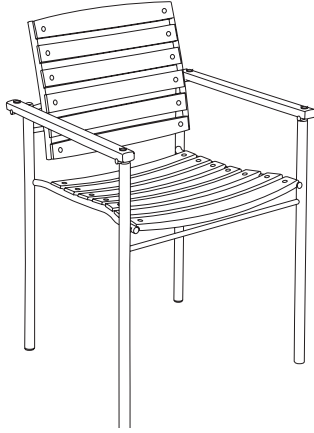

**FF-5500**  
Fifty-Five 46" Square Dining Table  
46"W x 46"D x 29.5"H  
stackable for storage

**GIATI**  
DESIGNS BY MARK SINGER

GIATI DESIGNS, INC.  
Santa Barbara, California  
Tel 805.684.8349 Fax 805.684.8359  
www.giati.com

# Fifty-Five

**Dining Chair**  
FF-5520

**Chaise Lounge**  
FF-5550

**46" Square Dining Table**  
FF-5500

**63" Rectangular Dining Table**  
FF-5504