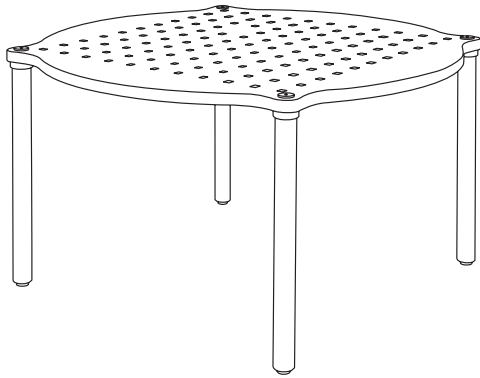

**FF-5500**  
Fifty-Five 46" Square Dining Table  
46"W x 46"D x 29.5"H  
stackable for storage

**GIATI**  
DESIGNS BY MARK SINGER

GIATI DESIGNS, INC.  
Santa Barbara, California  
Tel 805.684.8349 Fax 805.684.8359  
www.giati.com

**FF-5500** shown stacked

Available in casual finishes  
for interior and exterior use:  
Natural Teak, Driftwood Finish, or  
Protective UV Inhibitor (Teak Oil)

# Fifty-Five

**Dining Chair**  
FF-5520

**Chaise Lounge**  
FF-5550

**46" Square Dining Table**  
FF-5500

**63" Rectangular Dining Table**  
FF-5504