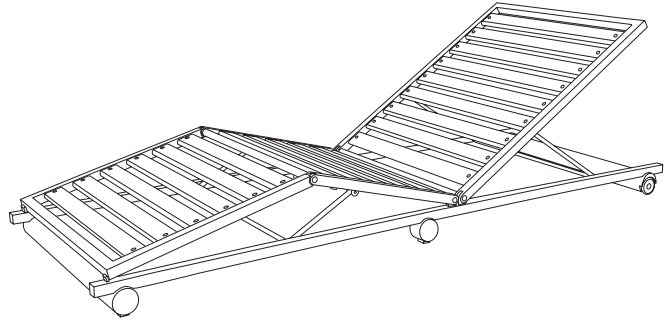

Chaise Lounge
FF-5550